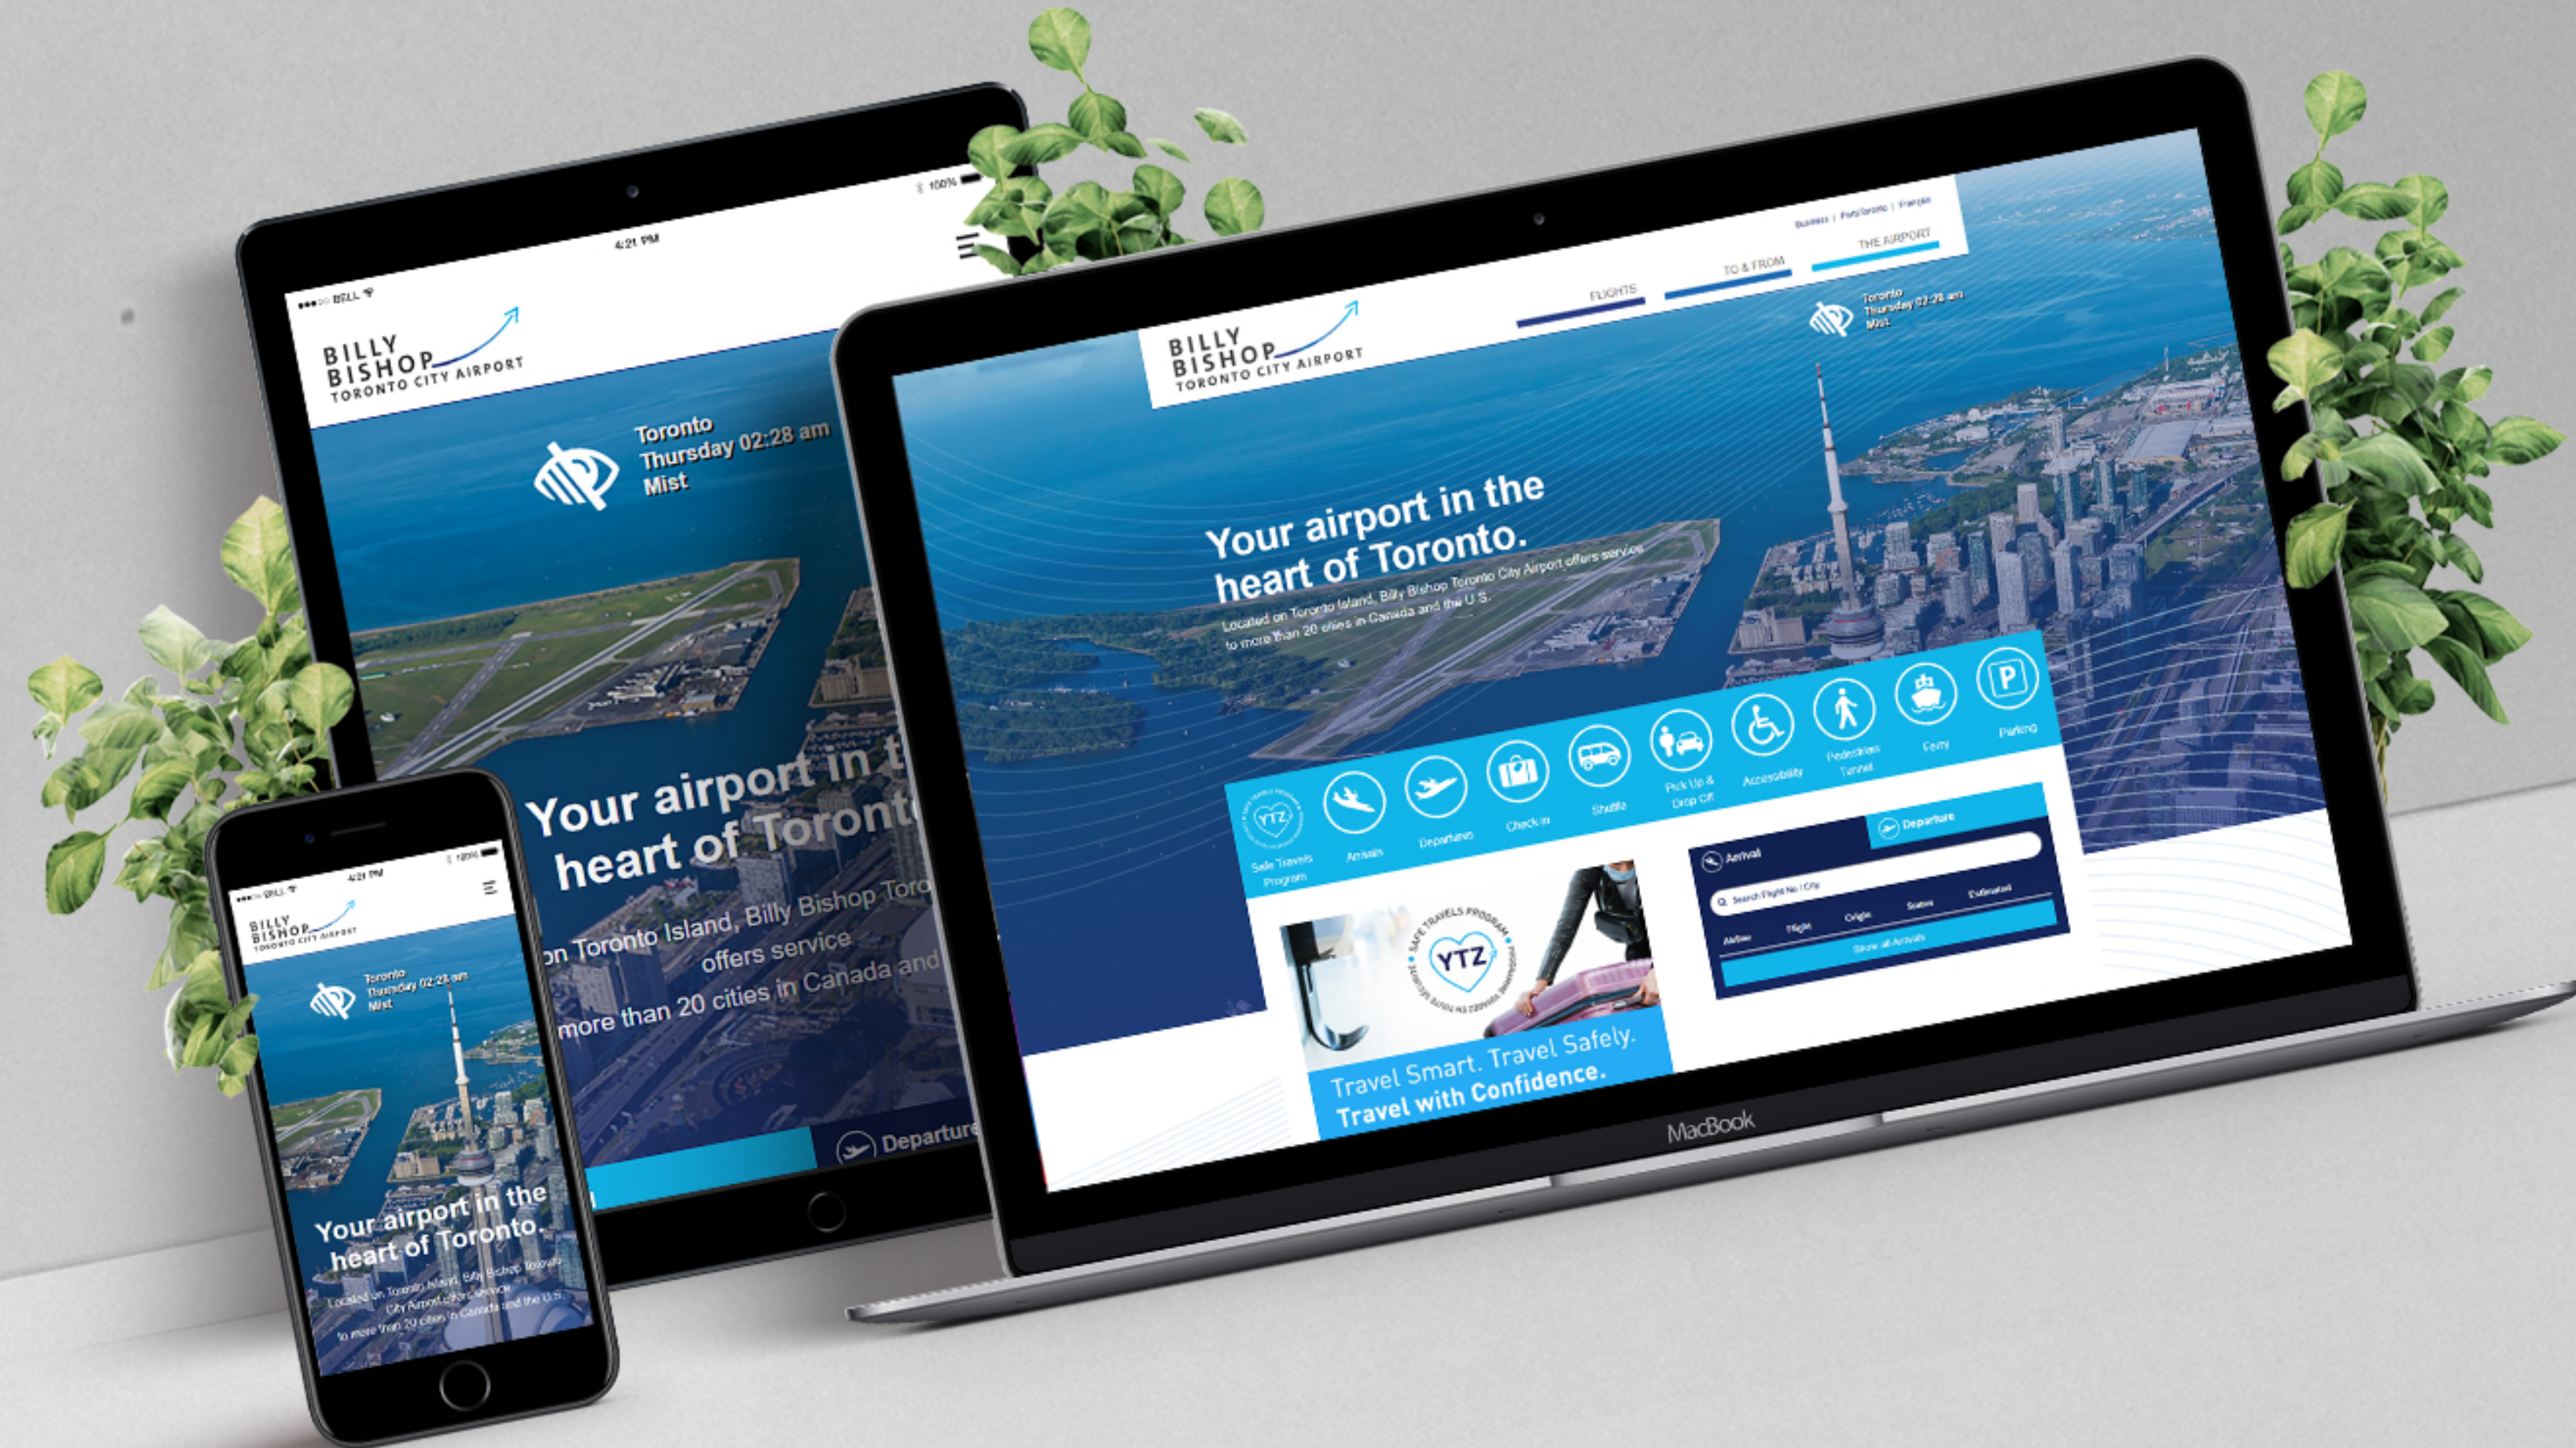

ELEVATIONS PICTURES

WEBSITE

TORONTO GLOBAL WEBSITE

TORONTO CITY AIRPORT WEBSITE

BRUCE GREY SIMCOE WEBSITE

INNERSENSE

WEBSITE / APP

COLLEGE OF DIETITIANS OF ONTARIO WEBSITE

TOXIC PANDAS

WEBSITE /
BRANDING

CHEESY'S WINNING JOURNEY

WEBSITE / CAMPAIGN /
GAME DESIGN / ILLUSTRATION

CANON LANDING PAGE

DYSON ECOMMERCE BANNER DESIGN